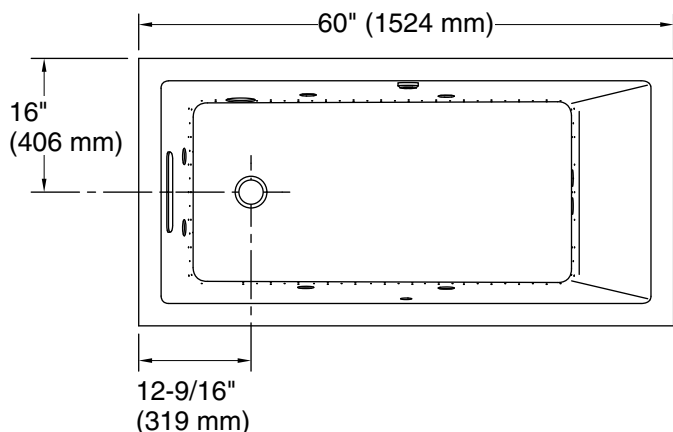

Underscore® Rectangle

60" x 32" Heated BubbleMassage™ air bath w/ whirlpool
K-1168-XHGH

No change in measurements if connected with drain illustrated. (K-7272)

Drop-in Rim Detail

Blower Motor Access
30" (762 mm) W x 15" (381 mm) H Min

Blower:	120 V, 15 A, 60 Hz
Air bath, Pump:	120 V, 15 A, 60 Hz
Heater:	120 V, 15 A, 60 Hz

Technical Information

All product dimensions are nominal.

Installation:	Drop-in, Undermount
Drain location:	End
Basin area, bottom:	42" x 23-1/2" (1067 mm x 597 mm)
Basin area, top:	55-1/8" x 27-1/8" (1400 mm x 689 mm)
Weight:	120 lbs (54.4 kg)
Minimum floor load:	55 lbs/ft² (268.5 kg/m²)
Water depth:	17-1/8" (435 mm)
Water capacity:	81 gal (306.6 L)
Cutout:	Drop-in, 59-1/2" x 31-1/2" (1511 mm x 800 mm)
Electrical component rating:	Blower: 120 V, 10 A, 60 Hz Air bath: 120 V, 5 A, 60 Hz Pump: 120 V, 7 A, 60 Hz