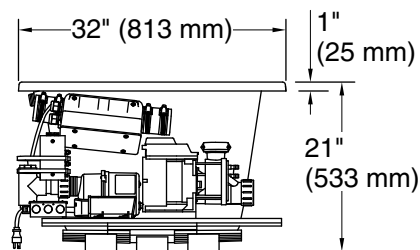

Underscore® Rectangle

60" x 32" Heated BubbleMassage™ air bath w/ whirlpool
K-1168-XHGH

No change in measurements if connected with drain illustrated. (K-7272)

Drop-in Rim Detail

Blower Motor Access
30" (762 mm) W x 15" (381 mm) H Min

Blower:	120 V, 15 A, 60 Hz
Air bath, Pump:	120 V, 15 A, 60 Hz
Heater:	120 V, 15 A, 60 Hz

Technical Information

All product dimensions are nominal.

Installation:	Drop-in, Undermount
Drain location:	End
Basin area, bottom:	42" x 23-1/2" (1067 mm x 597 mm)
Basin area, top:	55-1/8" x 27-1/8" (1400 mm x 689 mm)
Weight:	120 lbs (54.4 kg)
Minimum floor load:	55 lbs/ft² (268.5 kg/m²)
Water depth:	17-1/8" (435 mm)
Water capacity:	81 gal (306.6 L)
Cutout:	Drop-in, 59-1/2" x 31-1/2" (1511 mm x 800 mm)
Electrical component rating:	Blower: 120 V, 10 A, 60 Hz Air bath: 120 V, 5 A, 60 Hz Pump: 120 V, 7 A, 60 Hz