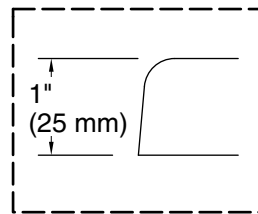

Underscore® Rectangle

60" x 32" Heated BubbleMassage™ air bath w/ whirlpool
K-1168-XHGH

No change in measurements if connected with drain illustrated. (K-7272)

Drop-in Rim Detail

Blower Motor Access
30" (762 mm) W x 15" (381 mm) H Min