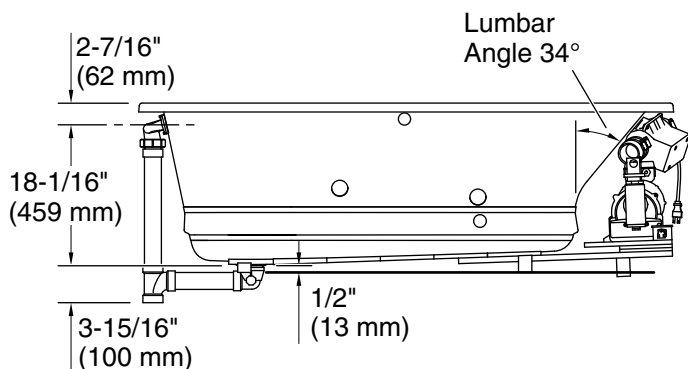

Underscore® Rectangle

60" x 32" Heated BubbleMassage™ air bath w/ whirlpool
K-1168-XHGH

No change in measurements if connected with drain illustrated. (K-7272)

Drop-in Rim Detail

Blower Motor Access
30" (762 mm) W x 15" (381 mm) H Min

Blower:	120 V, 15 A, 60 Hz
Air bath, Pump:	120 V, 15 A, 60 Hz
Heater:	120 V, 15 A, 60 Hz

Technical Information

All product dimensions are nominal.

Installation:	Drop-in, Undermount
Drain location:	End
Basin area, bottom:	42" x 23-1/2" (1067 mm x 597 mm)
Basin area, top:	55-1/8" x 27-1/8" (1400 mm x 689 mm)
Weight:	120 lbs (54.4 kg)
Minimum floor load:	55 lbs/ft² (268.5 kg/m²)
Water depth:	17-1/8" (435 mm)
Water capacity:	81 gal (306.6 L)
Cutout:	Drop-in, 59-1/2" x 31-1/2" (1511 mm x 800 mm)
Electrical component rating:	Blower: 120 V, 10 A, 60 Hz Air bath: 120 V, 5 A, 60 Hz Pump: 120 V, 7 A, 60 Hz